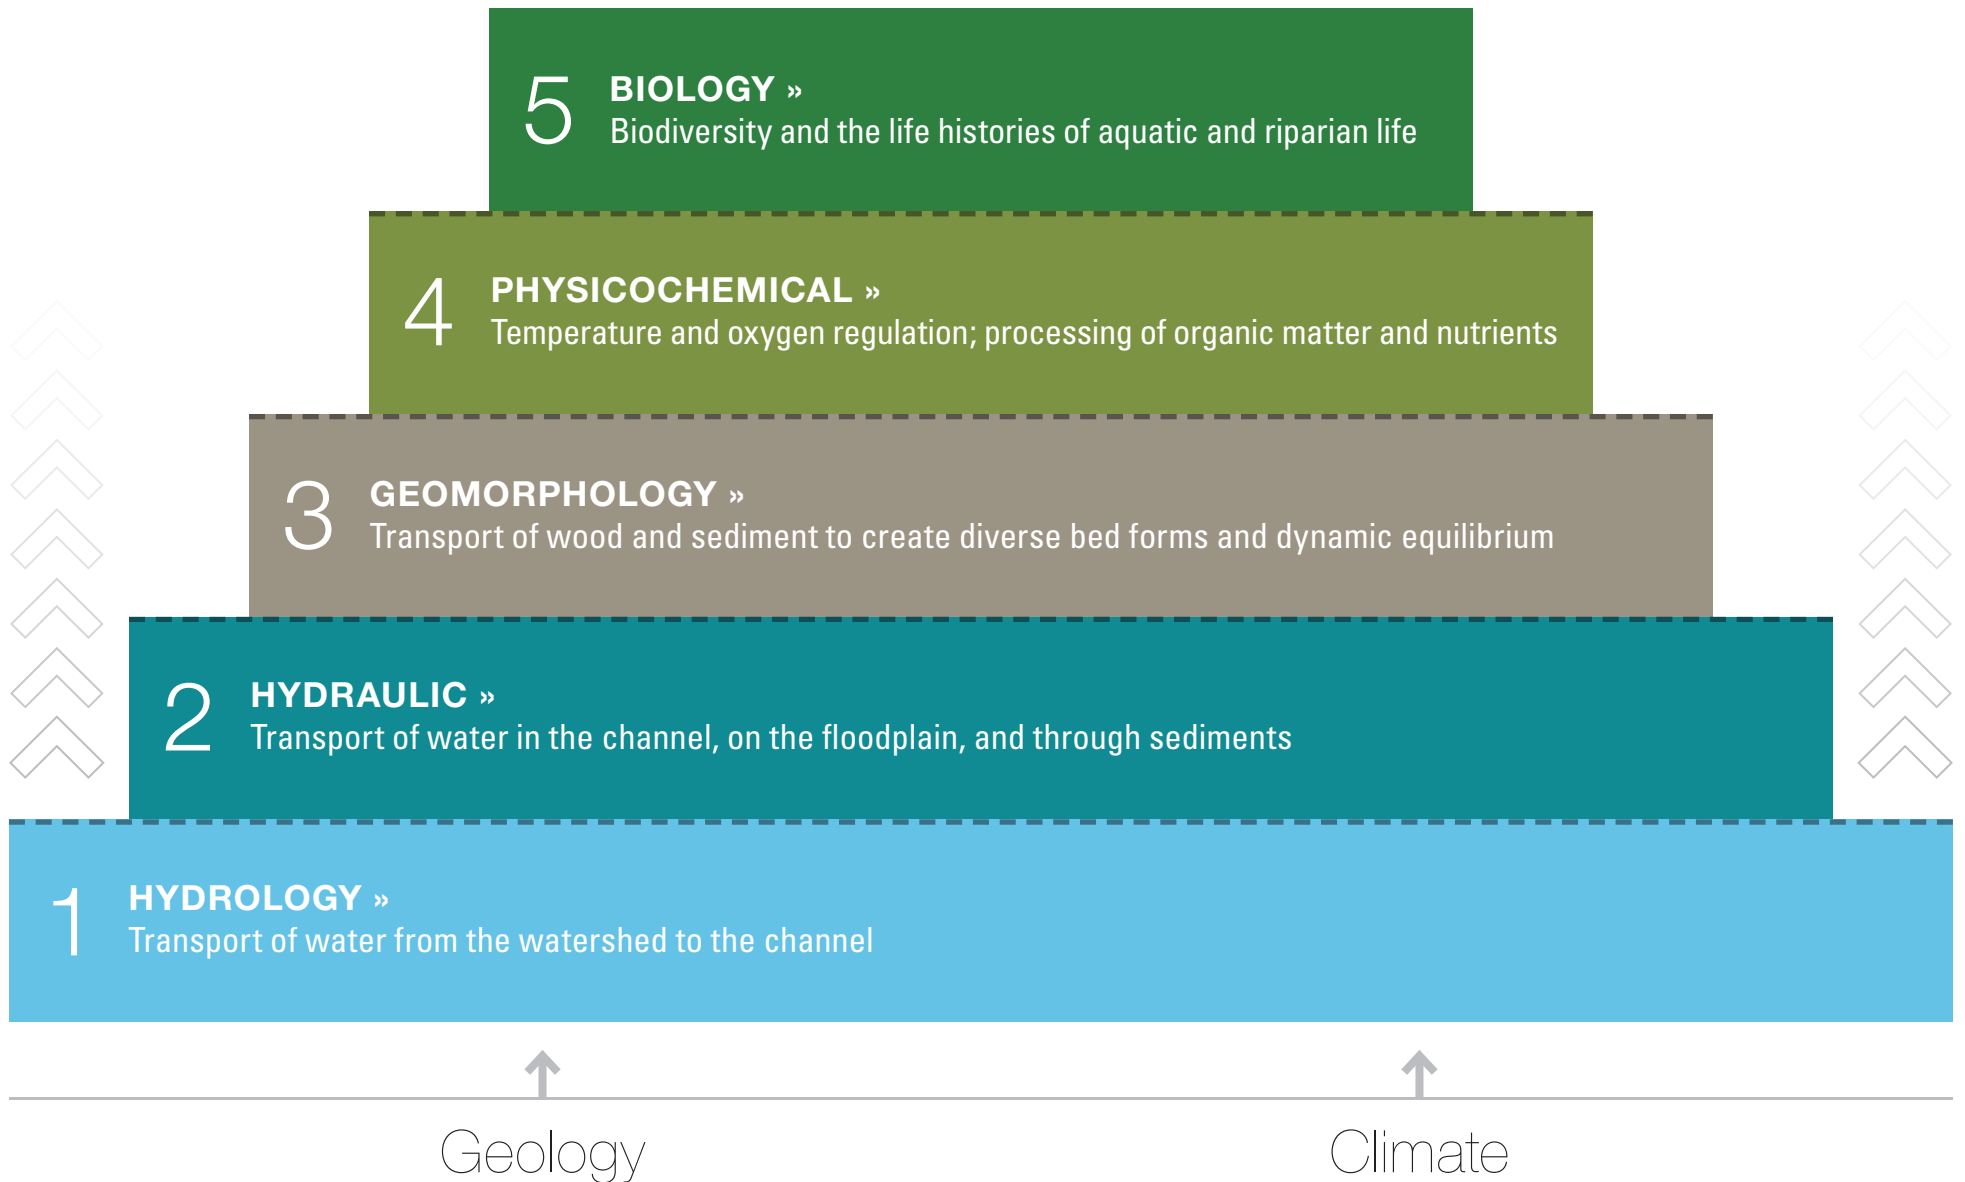

Stream Functions Pyramid

A Guide for Assessing & Restoring Stream Functions » OVERVIEW

Stream Functions Pyramid

A Guide for Assessing & Restoring Stream Functions » FUNCTIONS & PARAMETERS